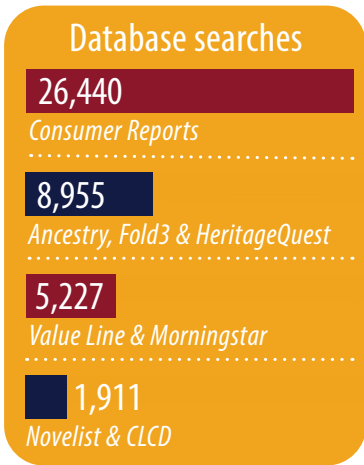

Connections to WiFi
142,164 

2024 ANNUAL REPORT BETHLEHEM PUBLIC LIBRARY

62,912
 Questions answered

4,050
 Social media followers

- ## AND MORE ...
- Many of the library's museum passes can now be reserved online.
 - A series of programs highlighted the wonders of space leading up to the solar eclipse on April 8.
 - Hearing loops were installed at our service desks to help those who use hearing assistance devices.
 - The Friends of Bethlehem Public Library marked their 70th anniversary of library support and advocacy.
 - The library now offers free access to the New York Times online.