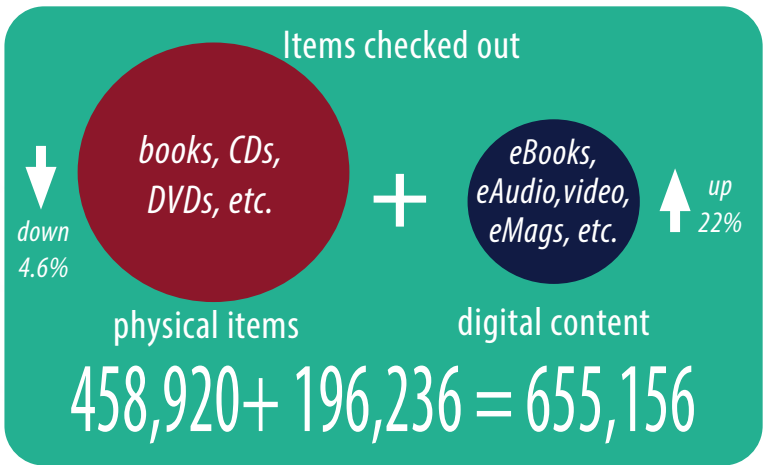

Connections to WiFi
142,164 

2024 ANNUAL REPORT BETHLEHEM PUBLIC LIBRARY

62,912
 Questions answered

4,050
 Social media followers

- ## AND MORE ...
- Many of the library's museum passes can now be reserved online.
 - A series of programs highlighted the wonders of space leading up to the solar eclipse on April 8.
 - Hearing loops were installed at our service desks to help those who use hearing assistance devices.
 - The Friends of Bethlehem Public Library marked their 70th anniversary of library support and advocacy.
 - The library now offers free access to the New York Times online.