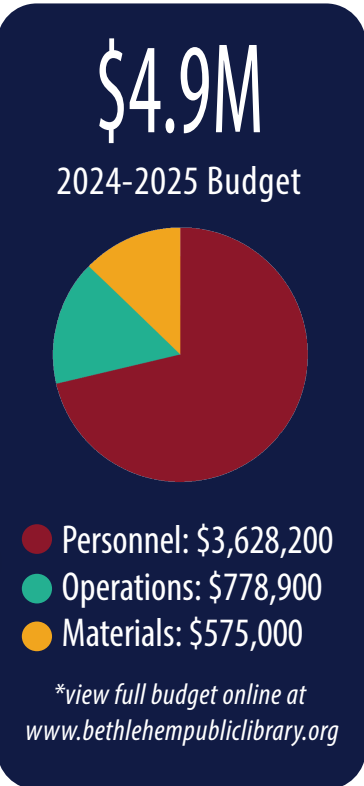

Connections to WiFi
142,164 

2024 ANNUAL REPORT BETHLEHEM PUBLIC LIBRARY

62,912
 Questions answered

4,050
 Social media followers

- ## AND MORE ...
- Many of the library's museum passes can now be reserved online.
 - A series of programs highlighted the wonders of space leading up to the solar eclipse on April 8.
 - Hearing loops were installed at our service desks to help those who use hearing assistance devices.
 - The Friends of Bethlehem Public Library marked their 70th anniversary of library support and advocacy.
 - The library now offers free access to the New York Times online.