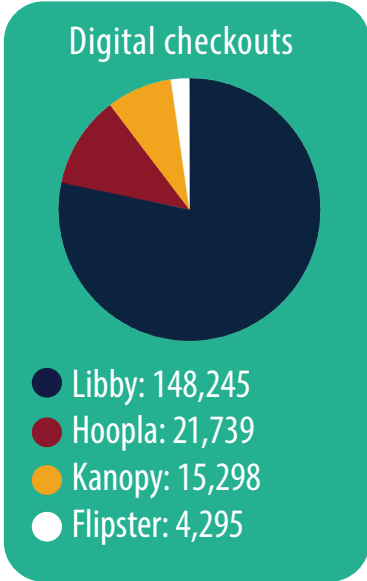

Connections to WiFi
142,164 

2024 ANNUAL REPORT BETHLEHEM PUBLIC LIBRARY

62,912
 Questions answered

4,050
 Social media followers

- ## AND MORE ...
- Many of the library's museum passes can now be reserved online.
 - A series of programs highlighted the wonders of space leading up to the solar eclipse on April 8.
 - Hearing loops were installed at our service desks to help those who use hearing assistance devices.
 - The Friends of Bethlehem Public Library marked their 70th anniversary of library support and advocacy.
 - The library now offers free access to the New York Times online.