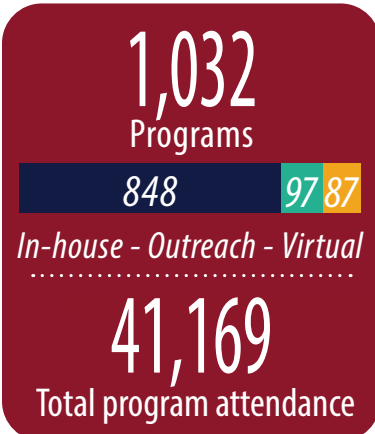

Connections to WiFi
142,164 

2024 ANNUAL REPORT BETHLEHEM PUBLIC LIBRARY

62,912
 Questions answered

4,050
 Social media followers

- ## AND MORE ...
- Many of the library's museum passes can now be reserved online.
 - A series of programs highlighted the wonders of space leading up to the solar eclipse on April 8.
 - Hearing loops were installed at our service desks to help those who use hearing assistance devices.
 - The Friends of Bethlehem Public Library marked their 70th anniversary of library support and advocacy.
 - The library now offers free access to the New York Times online.