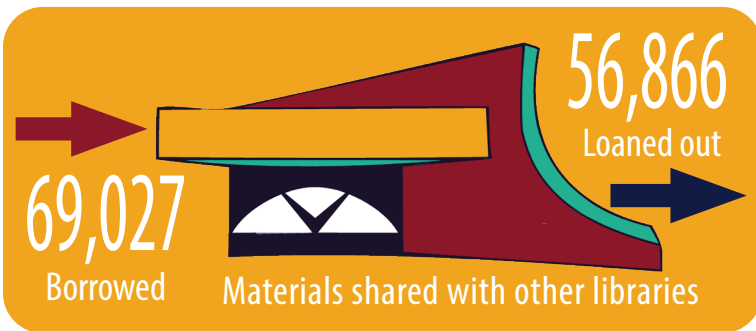

Connections to WiFi
142,164 

2024 ANNUAL REPORT BETHLEHEM PUBLIC LIBRARY

62,912
 Questions answered

4,050
 Social media followers

- ## AND MORE ...
- Many of the library's museum passes can now be reserved online.
 - A series of programs highlighted the wonders of space leading up to the solar eclipse on April 8.
 - Hearing loops were installed at our service desks to help those who use hearing assistance devices.
 - The Friends of Bethlehem Public Library marked their 70th anniversary of library support and advocacy.
 - The library now offers free access to the New York Times online.