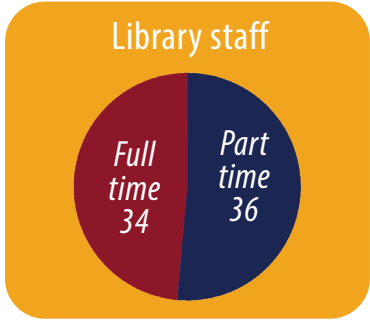

Connections to WiFi
142,164 

2024 ANNUAL REPORT BETHLEHEM PUBLIC LIBRARY

62,912
 Questions answered

4,050
 Social media followers

- ## AND MORE ...
- Many of the library's museum passes can now be reserved online.
 - A series of programs highlighted the wonders of space leading up to the solar eclipse on April 8.
 - Hearing loops were installed at our service desks to help those who use hearing assistance devices.
 - The Friends of Bethlehem Public Library marked their 70th anniversary of library support and advocacy.
 - The library now offers free access to the New York Times online.